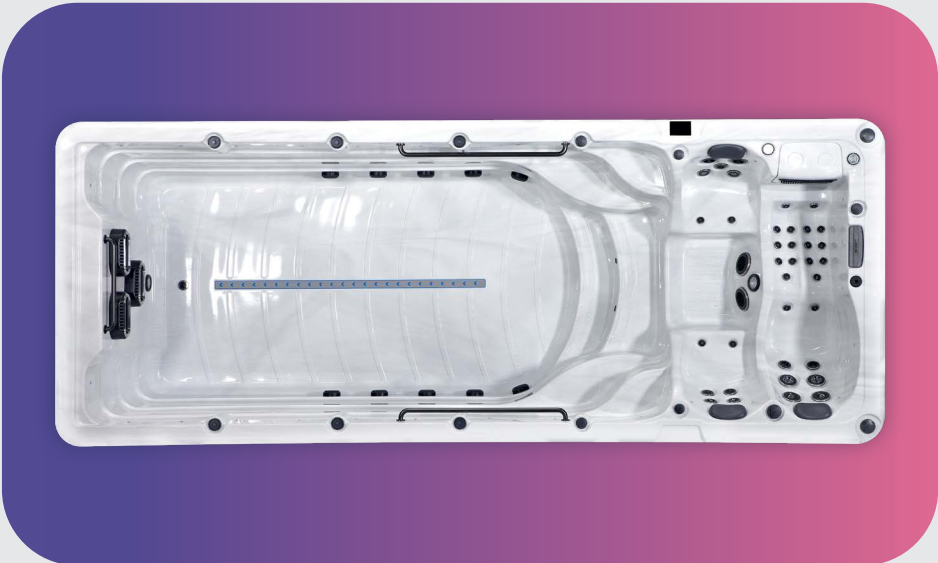

Swim Spa Range

Zelus

MSRP: \$

\$

Filter required
SS01 x 2

Acrylic Color

Sterling Silver

Cabinet Color

Grey

Specifications

People	3	Dry/Wet Weight	2,976 lbs / 24,581 lbs
Dimensions	224 x 89 x 59 inch	Water Capacity	2,588 Gallons
Total Jets	42	Insulation	Platinum Premium Shield
Seat layout	2 seats + 1 lounger	Electrical Supply*	60 Amp / 240V
LED Lighting	✓	Heater	5.5 kw
Music System	Bluetooth	Pumps	1 x 6 BHP, 3 HP cont
Water Care System	SW Ozone	Pumps (Swim)	3 x 6 BHP, 3 HP cont
Controls	Spa Touch 2T	Circulation Pump	1 x 0.35 HP