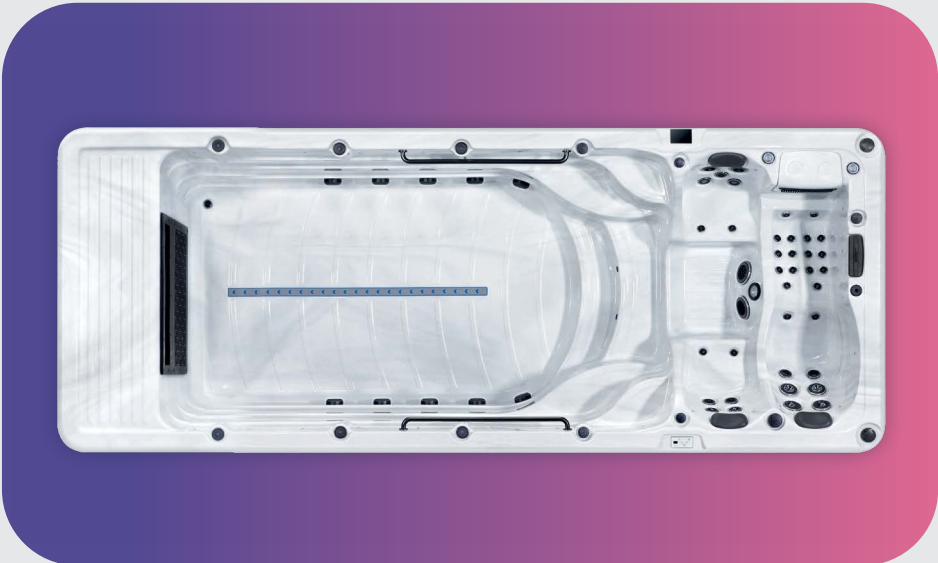

Swim Spa Range

Zelus Pro

MSRP: \$

\$

Filter required
SS01 x 2

Acrylic Color

Sterling Silver

Cabinet Color

Grey

Specifications

People	3	Dry/Wet Weight	3,042 lbs / 22,443 lbs
Dimensions	224 x 89 x 59 inch	Water Capacity	2,324 Gallons
Total Jets	39	Insulation	Platinum Premium Shield
Seat layout	2 seats + 1 lounger	Electrical Supply*	2 x 50 Amp / 220V
LED Lighting	✓	Heater	2 x 5.5 kw
Music System	Bluetooth	Pumps	1 x 6 BHP, 3 HP cont
Water Care System	SW Ozone	Pumps (Swim)	Turbine
Controls	Spa Touch 2T	Circulation Pump	1 x 0.35 HP