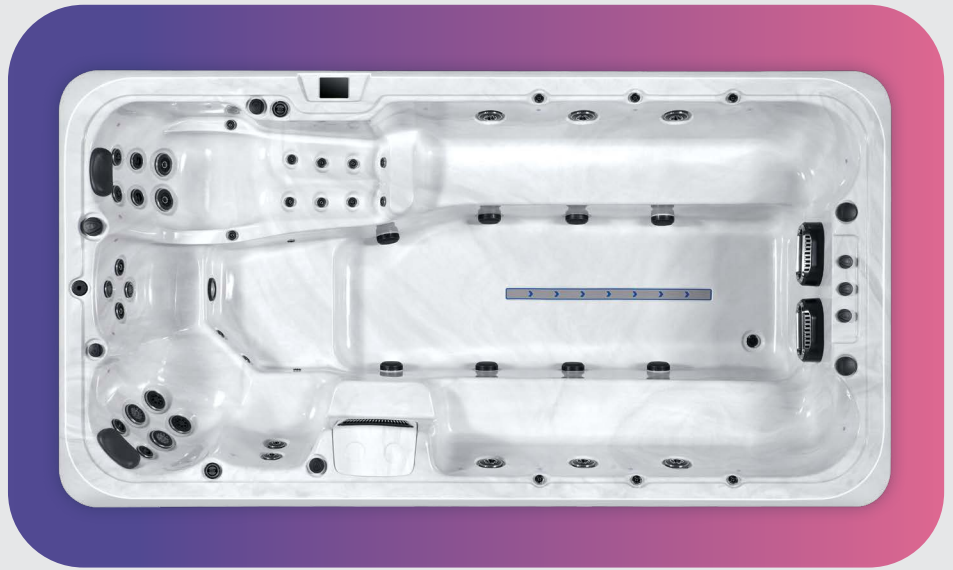

Swim Spa Range

Titan

MSRP: \$

\$

Filter required
SS01 x 2

Acrylic Color

Sterling Silver

Cabinet Color

Grey

Specifications

People	10	Dry/Wet Weight	2,028 lbs / 11,287 lbs
Dimensions	169 x 89 x 48 inch	Water Capacity	1,109 Gallons
Total Jets	38	Insulation	Platinum Premium Shield
Seat layout	9 seats + 1 lounger	Electrical Supply*	60 Amp / 240V
LED Lighting	✓	Heater	5.5 kw
Music System	Bluetooth	Pumps	2 x 5 BHP, 2 HP cont
Water Care System	SW Ozone	Pumps (Swim)	2 x 6 BHP, 3 HP cont
Controls	Spa Touch 2T	Circulation Pump	1 x 0.35 HP