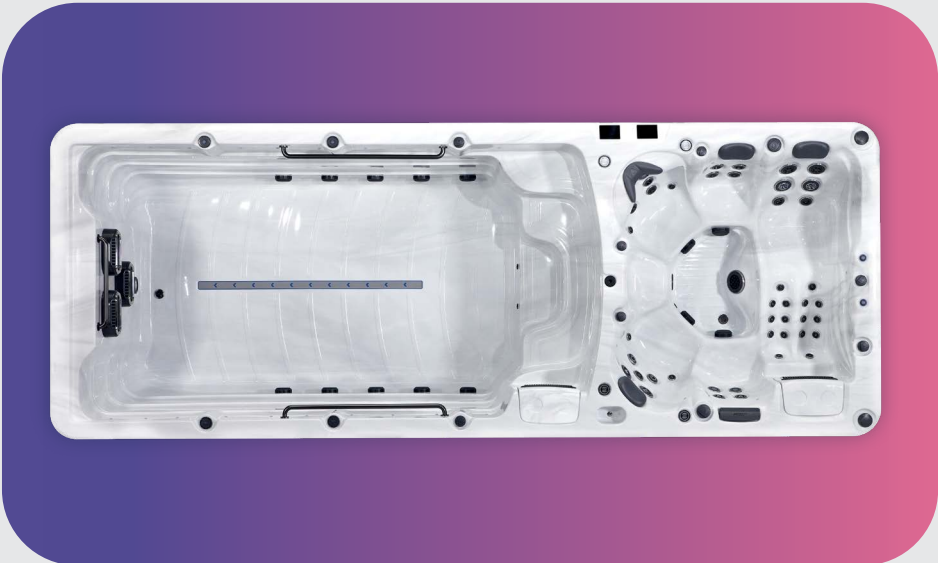

Swim Spa Range

Helios

MSRP: \$

\$

Filter required
SS01 x 4

Acrylic Color

Sterling Silver

Cabinet Color

Grey

Specifications

People	5	Dry/Wet Weight	3,196 lbs / 26,345 lbs
Dimensions	232 x 89 x 59 inch	Water Capacity	2,774 Gallons
Total Jets	53	Insulation	Platinum Premium Shield
Seat layout	4 seats + 1 lounger	Electrical Supply*	50 Amp / 60 Amp / 240V
LED Lighting	✓	Heater	2 x 5.5 kw
Music System	Bluetooth	Pumps	2 x 5 BHP, 2 HP cont
Water Care System	SW Ozone	Pumps (Swim)	3 x 6 BHP, 3 HP cont
Controls	Spa Touch 2T	Circulation Pump	2 x 0.35 HP