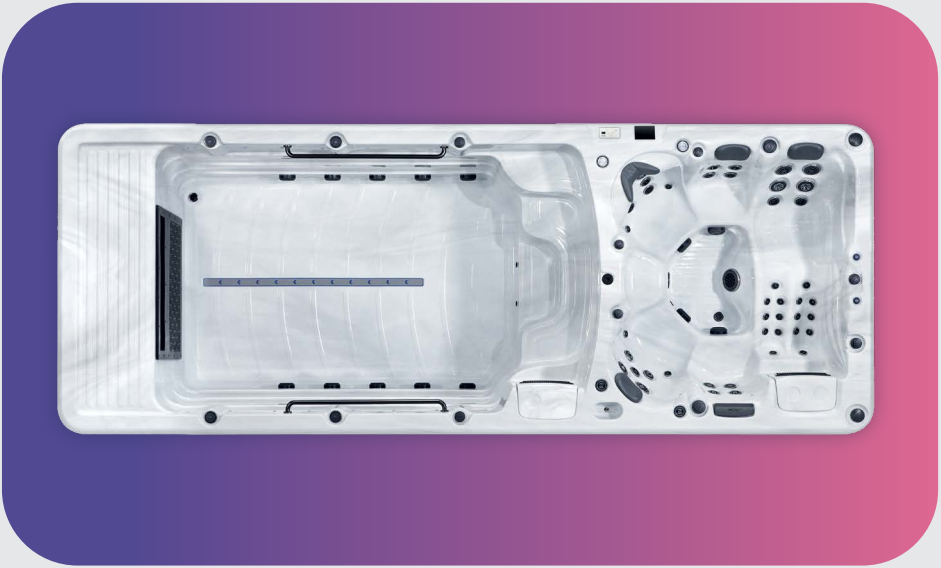

Swim Spa Range

Helios Pro

MSRP: \$

\$

Filter required
SS01 x 4

Acrylic Color

Sterling Silver

Cabinet Color

Grey

Specifications

People	5	Dry/Wet Weight	3,251 lbs / 24,195 lbs
Dimensions	232 x 89 x 59 inch	Water Capacity	2,509 Gallons
Total Jets	53	Insulation	Platinum Premium Shield
Seat layout	4 seats + 1 lounger	Electrical Supply*	2 x 40 Amp / 50 Amp / 240V
LED Lighting	✓	Heater	2 x 5.5 kw
Music System	Bluetooth	Pumps	2 x 5 BHP, 2 HP cont
Water Care System	SW Ozone	Pumps (Swim)	Turbine
Controls	Spa Touch 2T	Circulation Pump	2 x 0.35 HP