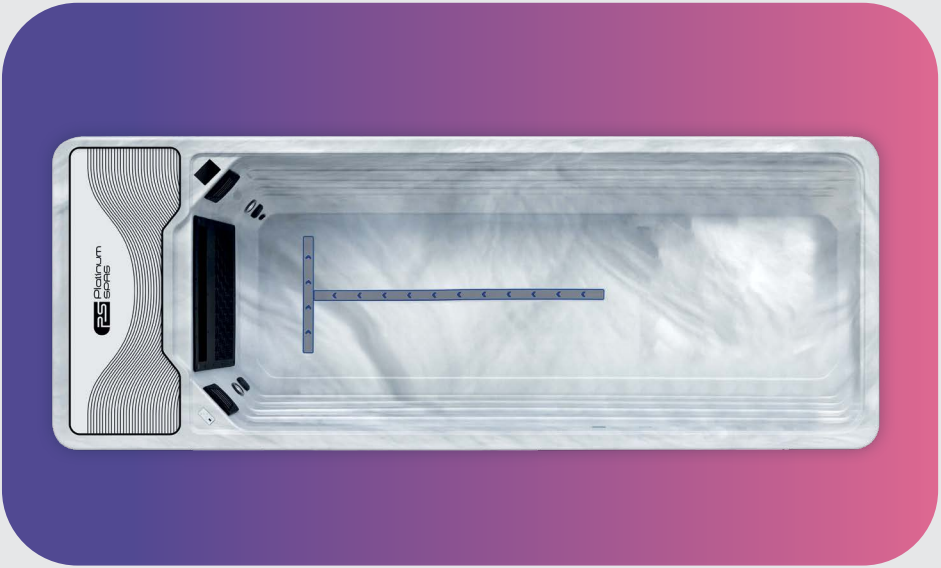

Mini Pool Range

Hades Pro

MSRP: \$

\$

Filter required
SS01 x 2

Acrylic Color

Sterling Silver

Specifications

People	N/A	Dry/Wet Weight	3,494 lbs / 28,406 lbs
Dimensions	236 x 89 x 59 in	Water Capacity	2,985 Gallons
Total Jets	0	Insulation	Spray Foam
Seat layout	N/A	Electrical Supply*	40 Amp / 50 Amp / 220V
LED Lighting	✓	Heater	5.5 kw
Music System	N/A	Pumps	N/A
Water Care System	SW Ozone	Pumps (Swim)	Turbine
Controls	Spa Touch 2T	Circulation Pump	1 x 0.35 HP