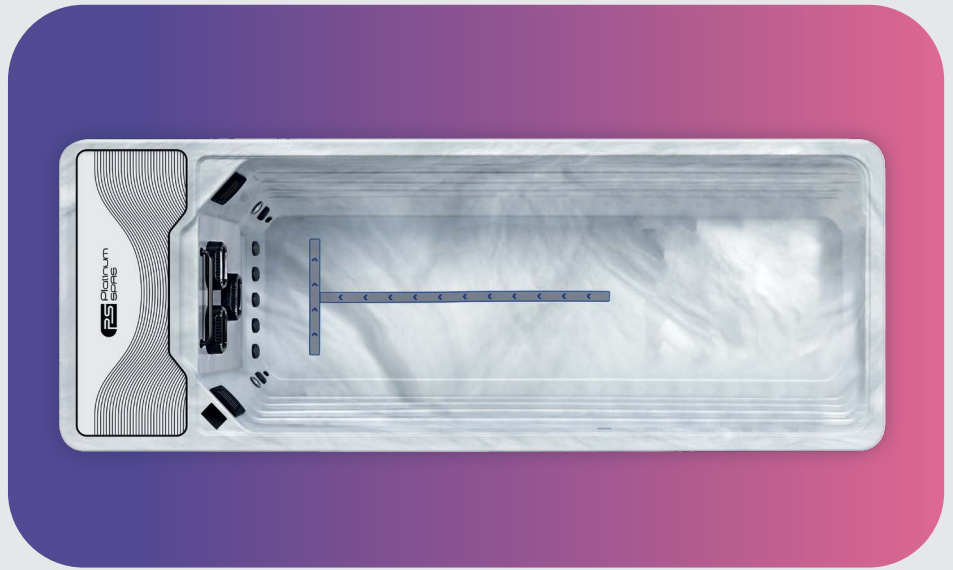

Mini Pool Range

Hades

MSRP: \$

\$

Filter required
SS01 x 2

Acrylic Color

Sterling Silver

Specifications

People	N/A	Dry/Wet Weight	3,439 lbs / 27,690 lbs
Dimensions	236 x 89 x 59 in	Water Capacity	2,905 Gallons
Total Jets	3	Insulation	Spray Foam
Seat layout	N/A	Electrical Supply*	60 Amp / 240V
LED Lighting	✓	Heater	5.5 kw
Music System	N/A	Pumps	N/A
Water Care System	SW Ozone	Pumps (Swim)	3 x 6 BHP, 3 HP cont
Controls	Spa Touch 2T	Circulation Pump	1 x 0.35 HP