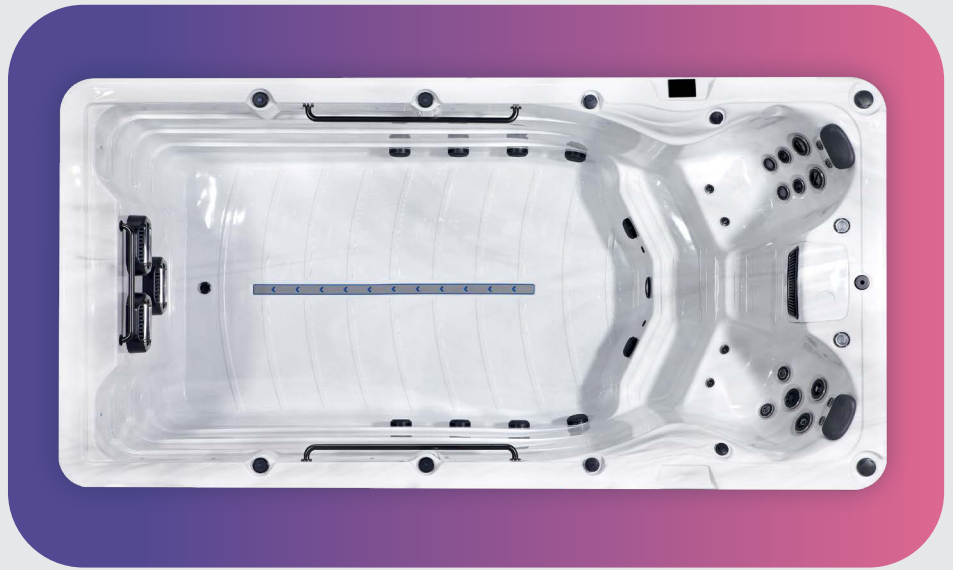

Swim Spa Range

Eros

MSRP: \$

\$

Filter required
SS01 x 2

Acrylic Color

Sterling Silver

Cabinet Color

Grey

Specifications

People	3	Dry/Wet Weight	2,061 lbs / 17,052 lbs
Dimensions	177 x 89 x 59 inch	Water Capacity	1,796 Gallons
Total Jets	22	Insulation	Platinum Premium Shield
Seat layout	2 seats	Electrical Supply*	60 Amp / 240V
LED Lighting	✓	Heater	5.5 kw
Music System	Bluetooth	Pumps	1 x 6 BHP, 3 HP cont
Water Care System	SW Ozone	Pumps (Swim)	3 x 6 BHP, 3 HP cont
Controls	Spa Touch 2T	Circulation Pump	1 x 0.35 HP