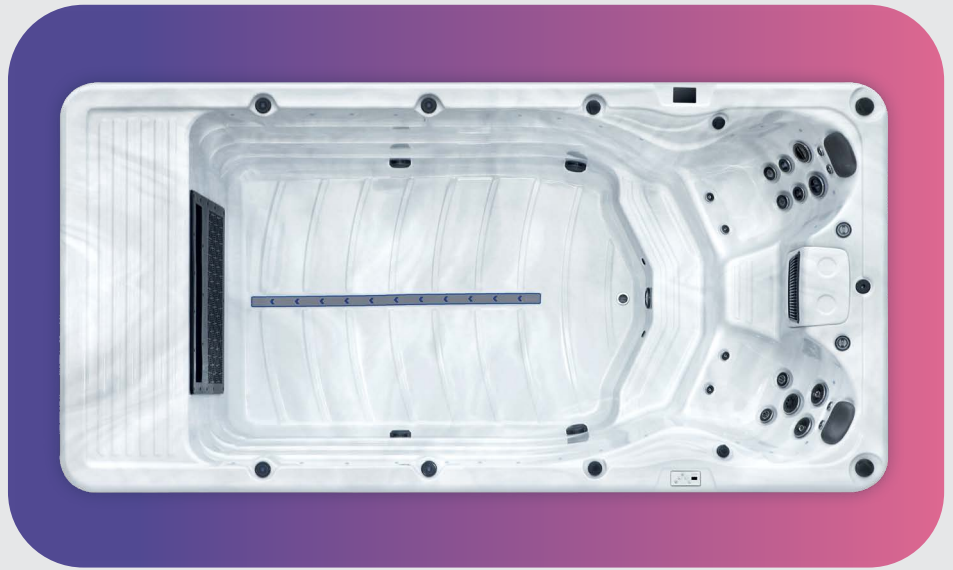

Swim Spa Range

Eros Pro

MSRP: \$

\$

Filter required
SS01 x 2

Acrylic Color

Sterling Silver

Cabinet Color

Grey

Specifications

People	3	Dry/Wet Weight	2,116 lbs / 14,903 lbs
Dimensions	177 x 89 x 59 inch	Water Capacity	1,532 Gallons
Total Jets	19	Insulation	Platinum Premium Shield
Seat layout	2 seats	Electrical Supply*	2 x 50 Amp / 240V
LED Lighting	✓	Heater	2 x 5.5 kw
Music System	Bluetooth	Pumps	1 x 6 BHP, 3 HP cont
Water Care System	SW Ozone	Pumps (Swim)	Turbine
Controls	Spa Touch 2T	Circulation Pump	1 x 0.35 HP