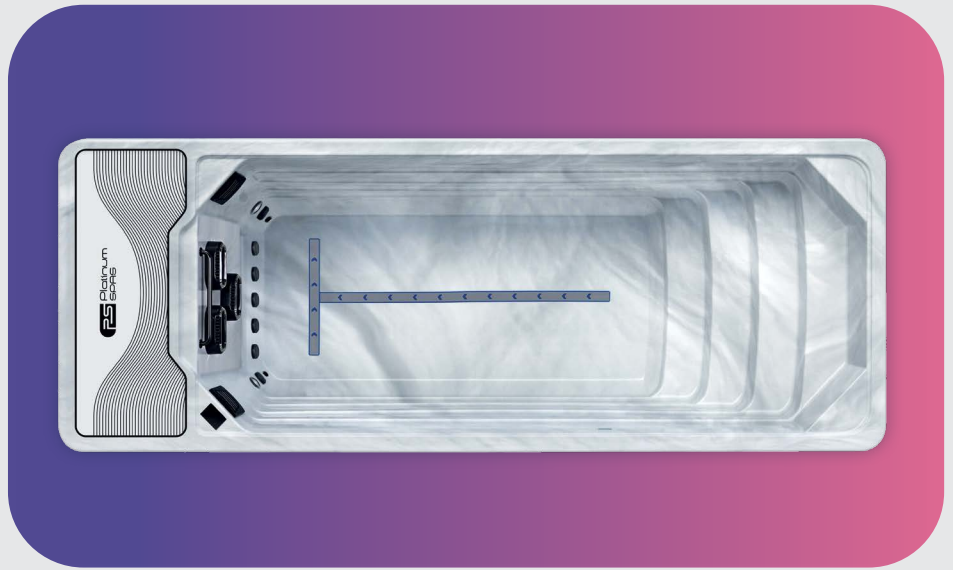

Mini Pool Range

Chronos

MSRP: \$

\$

Filter required
SS01 x 2

Acrylic Color

Sterling Silver

Specifications

People	N/A	Dry/Wet Weight	3,483 lbs / 25,529 lbs
Dimensions	236 x 89 x 59 in	Water Capacity	2,641 Gallons
Total Jets	3	Insulation	Spray Foam
Seat layout	N/A	Electrical Supply*	60 Amp / 220V
LED Lighting	✓	Heater	5.5 kw
Music System	N/A	Pumps	N/A
Water Care System	SW Ozone	Pumps (Swim)	3 x 6 BHP, 3 HP cont
Controls	Spa Touch 2T	Circulation Pump	1 x 0.35 HP